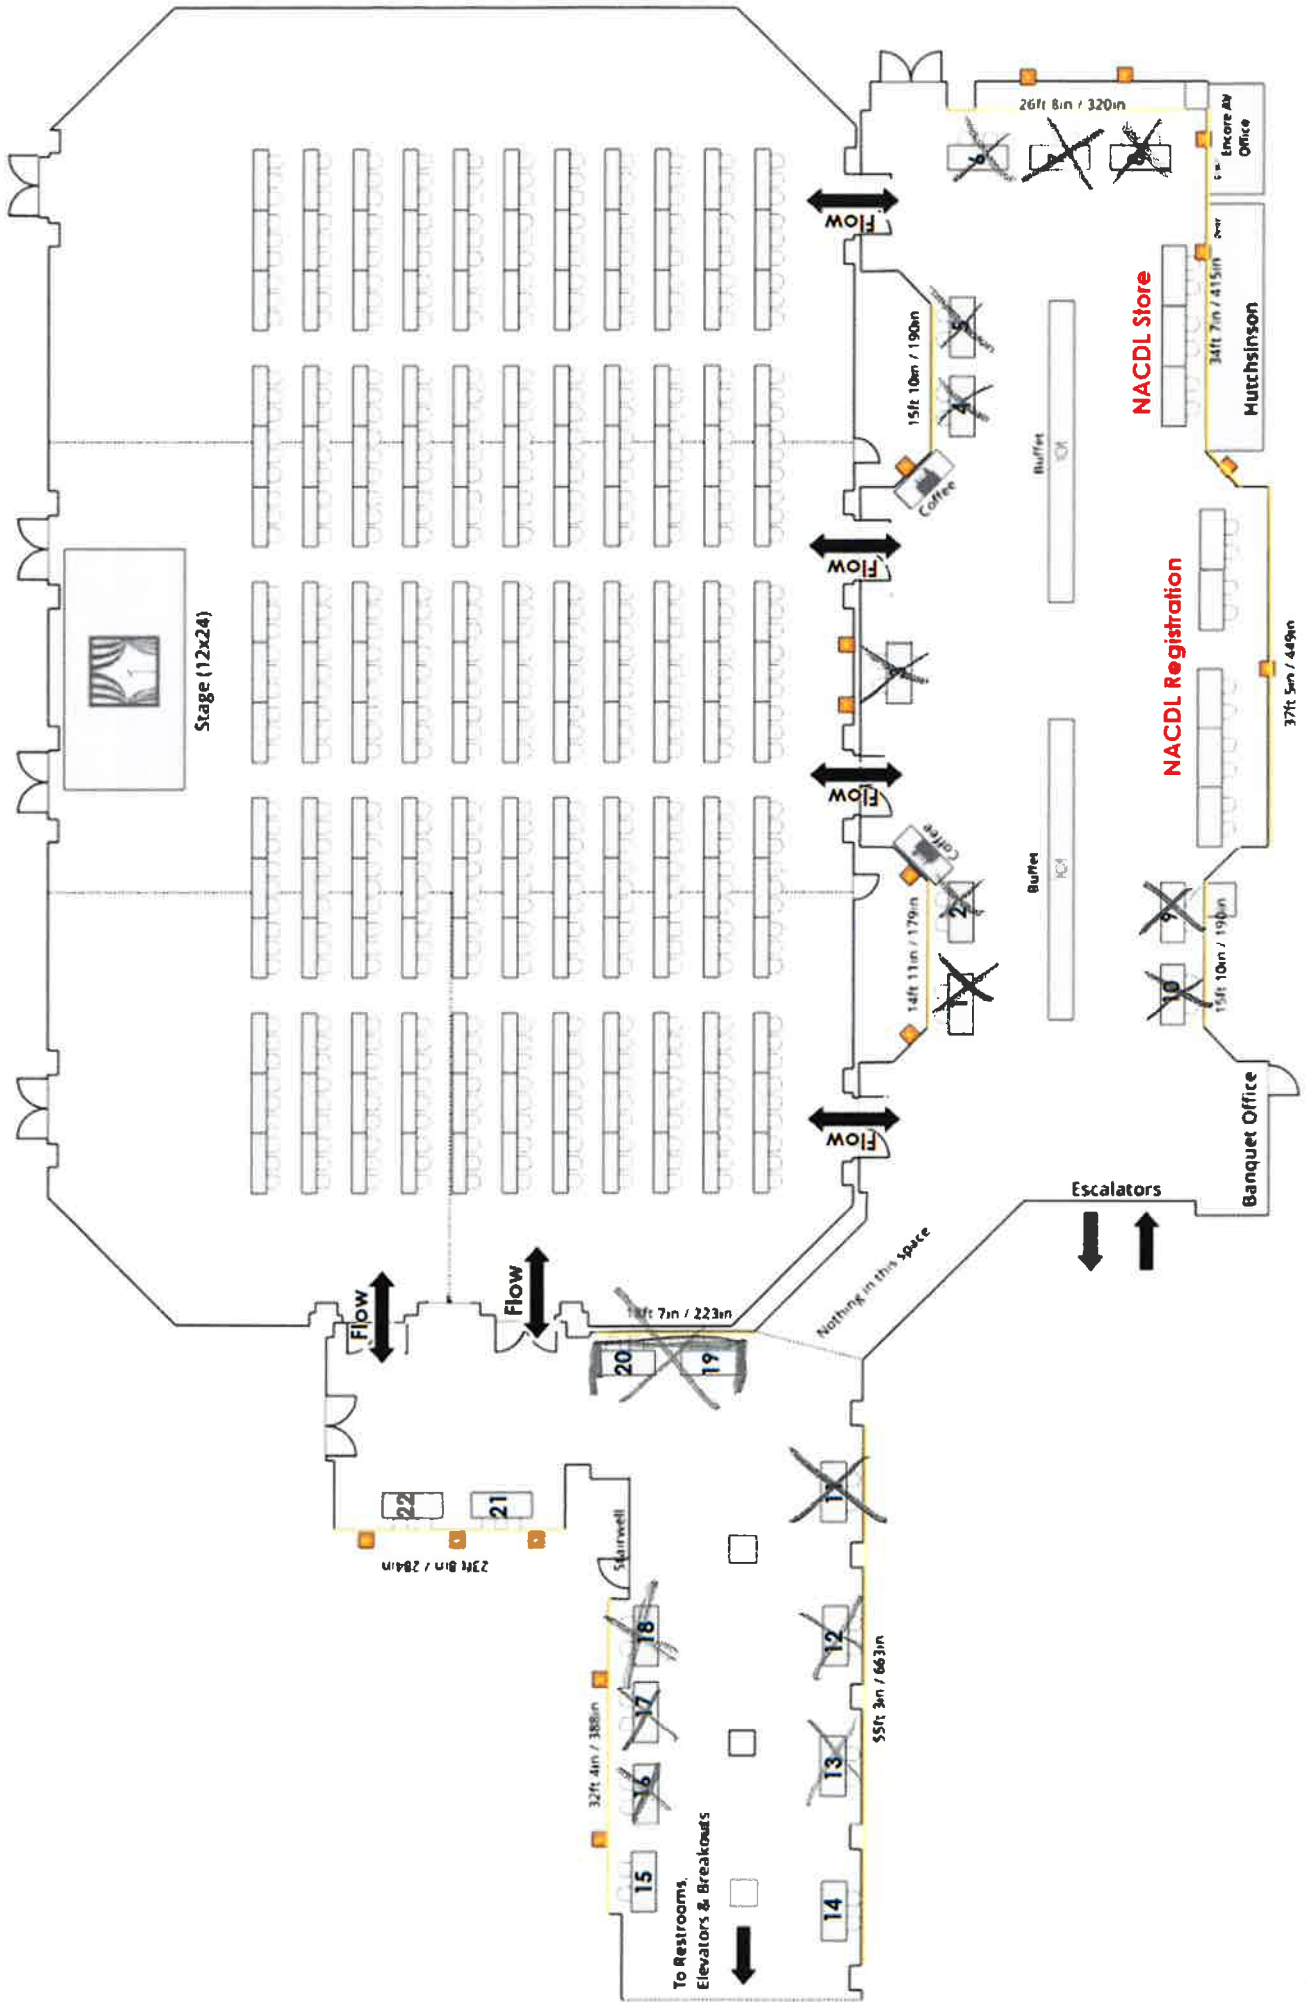

**PLEASE SEE THE FOLLOWING
PAGE/FLOOR PLAN**

Stage (12x24)

Flow

Flow

Flow

Flow

Flow

Flow

10 Feet

23ft 8in / 284in

32ft 4in / 388in

55ft 3in / 663in

18ft 7in / 223in

14ft 11in / 179in

15ft 10in / 190in

15ft 10in / 190in

34ft 7in / 415in

26ft 8in / 320in

37ft 5in / 449in

15

16

17

18

19

20

21

22

14

13

12

11